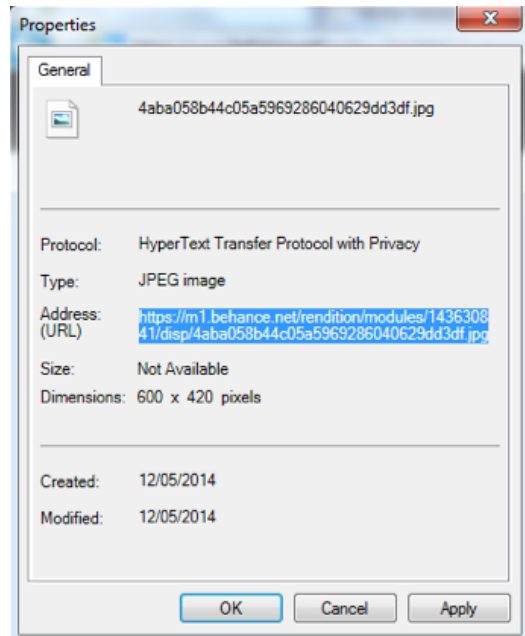

Instructions for the URL Link on Behance - Page 2/2

Internet Explorer : Right-click - "Properties" and Copy Image URL from "Address"