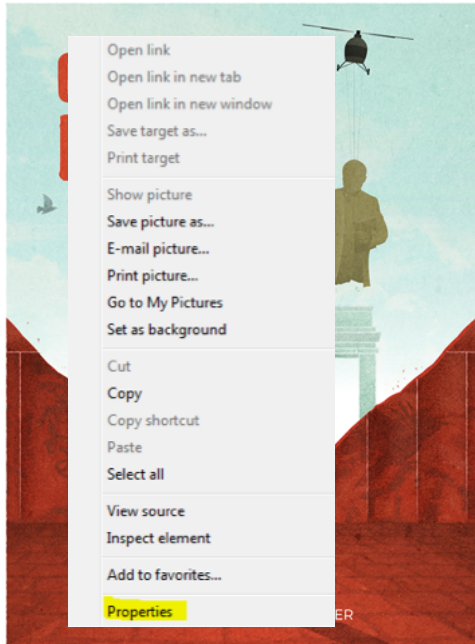

Instructions for the URL Link on Behance - Page 2/2

Internet Explorer : Right-click - "Properties" and Copy Image URL from "Address"